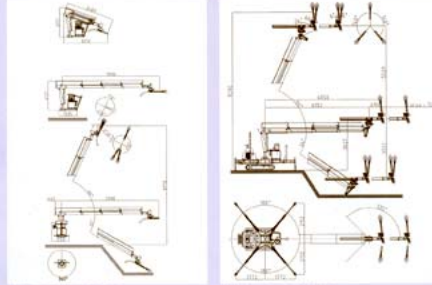

OCMER

TECHNICAL DATA:

OCMA 8600 RAPIDO

OCMA 6000 RAPIDO

Right to make amendments reserved.

OSM
8600 • 9600
RAPIDO

Surface INTERNATIONAL

46, Digvijay Nagar, Kheme kuan

Pal Road, JODHPUR - 342008 (Raj.) INDIA

Phone : 0291-2787749 Mobile : 9313329743

Fax : 0291-2787753 Email : surface.int@hotmail.com